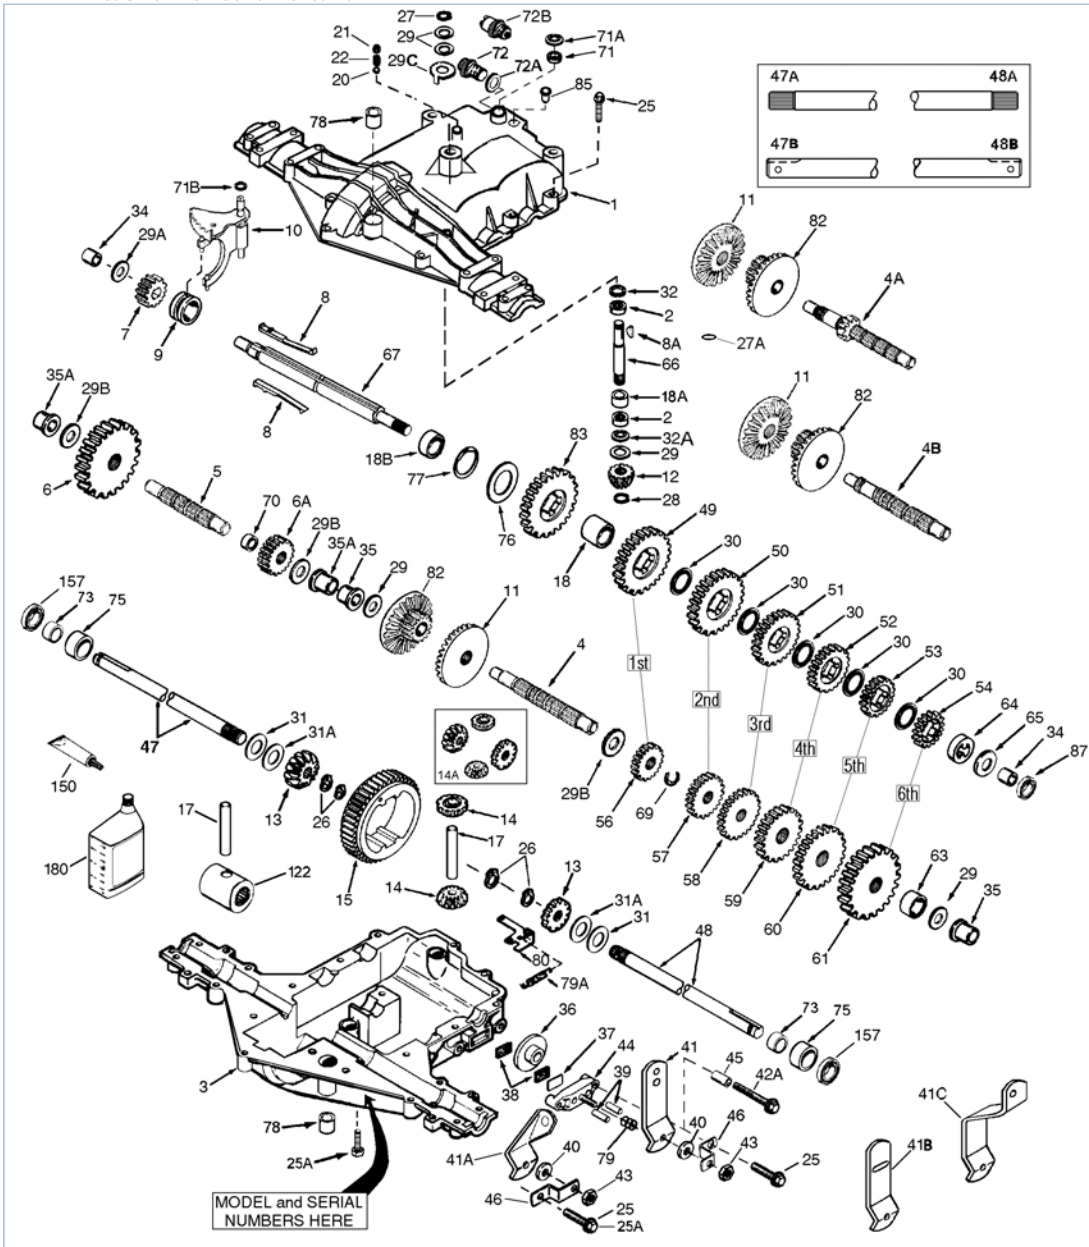

## Part List

mst.3 204-204-564 / Transaxle

REF #	ITEM #	DESCRIPTION	QTY	REMARK
1	772147	Transaxle Cover	1	
2	780086	Needle Bearing 5/8" ID	2	
3	770128	Transaxle Case	1	
4A	776404	Countershaft & Gear (10 teeth)	1	
5	776409	Output Shaft	1	
6	778364	Spur Gear (38 teeth)	1	
6A	778369	Spur Gear (15 teeth)	1	
7	778330	Spur Gear (11 teeth)	1	
8	792180	Shift Key	2	
9	784352	Shift Collar	1	
10	784378	Shift Rod & Fork	1	
11	778334	Bevel Gear (30 teeth)	1	
12	778309	Input Bevel Pinion (13 teeth)	1	
13	778368	Bevel Gear (13 teeth) (Incl. 14)	2	
14	778368	Bevel Pinion (13 teeth) (Incl. 13)	2	
15	778370	Ring Gear (43 teeth)	1	
17	786188	Drive Pin	1	
18	786102	Spacer 1.130	1	
20	792077A	Ball 5/16" dia	1	
21	792211	Cap Screw 3/8-16 x 3/8"	1	
22	792079	Spring	1	
25	792073A	Screw 1/4-20 x 1-1/4"	17	
25A	792177	Screw 1/4-20 x 1-3/8"	2	
26	792125	Retaining Ring (pkg of 2)	4	
27	792035	Retaining Ring	1	
28	788040	Retaining Ring	1	
29	780072	Thrust Washer .627 ID	5	
29A	780160	Washer	1	
29B	780051	Thrust Washer .762 ID	2	
30	780108	Washer	3	Beginning in August 2008, qty changed to 4.
31	780001	Washer (.056 wide) (USE AS NEEDED)	2	
31A	780195	Flat Washer (.062 wide)	2	
32	788083	Oil Seal 5/8"	1	
34	780194	Bushing 9/16"	2	
35	780193	Flanged Bushing 5/8" ID	2	
35A	780197	Flanged Bushing 3/4"	2	
36	790075	Brake Disk	1	
37	790007	Brake Pad Plate	1	
38	799021	Brake Pad (pkg of 2)	2	
39	786026	Dowel Pin	2	
40	792076A	Flat Washer .312ID	1	
41	790013	Brake Lever	1	
42	792073A	Screw 1/4-20 x 1-1/4"	1	
42A	792085A	Screw 1/4-20 x 2-1/4"	1	
43	792075	Locknut 5/16-24	1	
44	790025	Brake Pad Holder	1	
45	786066	Spacer	1	
46	786086	Brake Lever Bracket	1	
47	774999	Axle (11-1/16" long)	1	
48	774689	Axle (15-5/8" long) (Incl. 26)	1	
49	778357	Spur Gear (40 teeth-steel)	1	
50	778338	Spur Gear (27 teeth)	1	
51	778354	Spur Gear (23 teeth)	1	
52	778350	Spur Gear (16 teeth)	1	
57	778337	Spur Gear (13 teeth)	1	